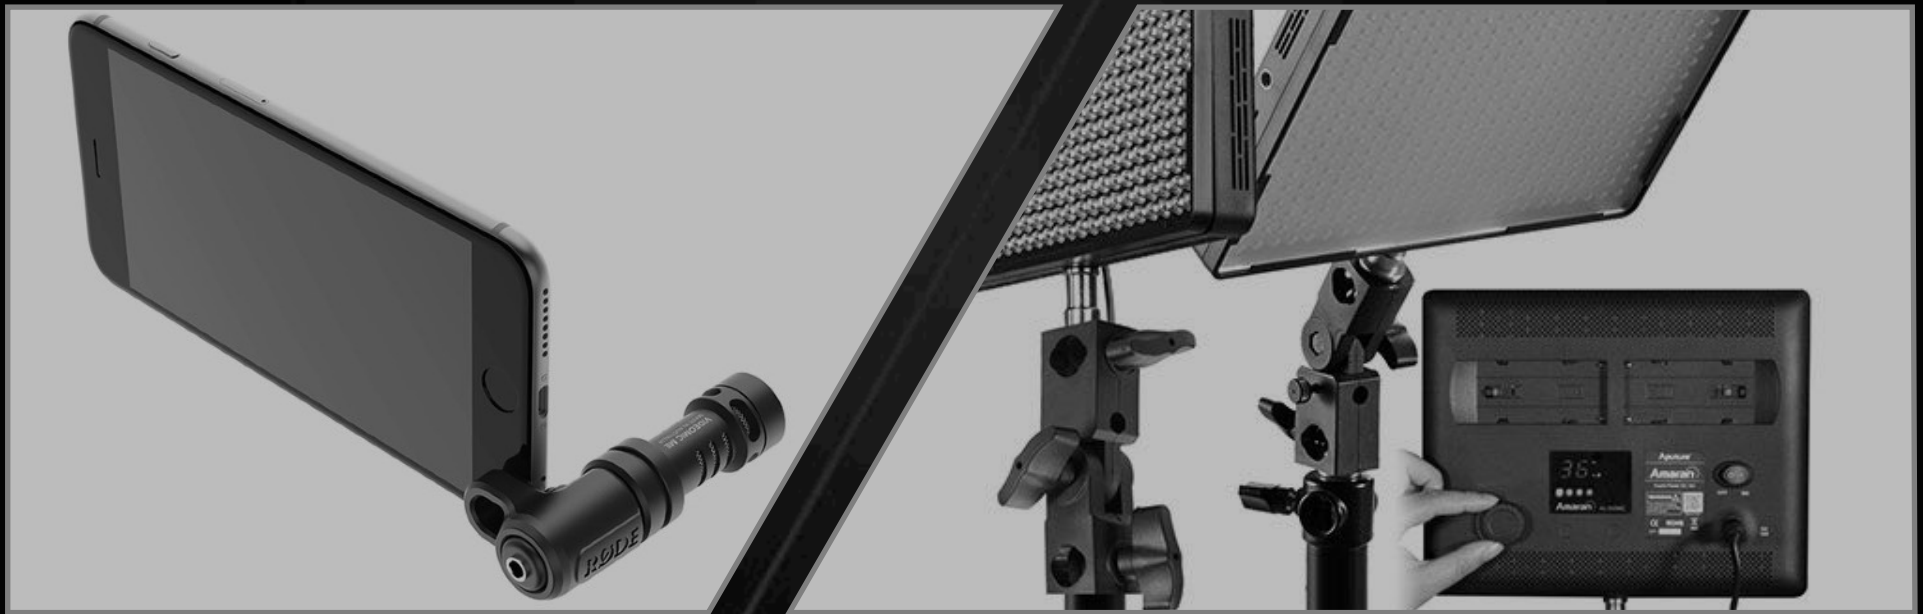

Hybrid Wireless Mic Kit (Handheld and Lapel Mics) **R450**

Shure SM58 Mic (With XLR Cable) **R150**

Rode NTG-2 Shotgun Mic **R200**

Rode VideoMic Me Mic **R150**

Rode SmartLav+ Mic **R150**

Canon Speedlite 380EX On-Camera Flash **R250**